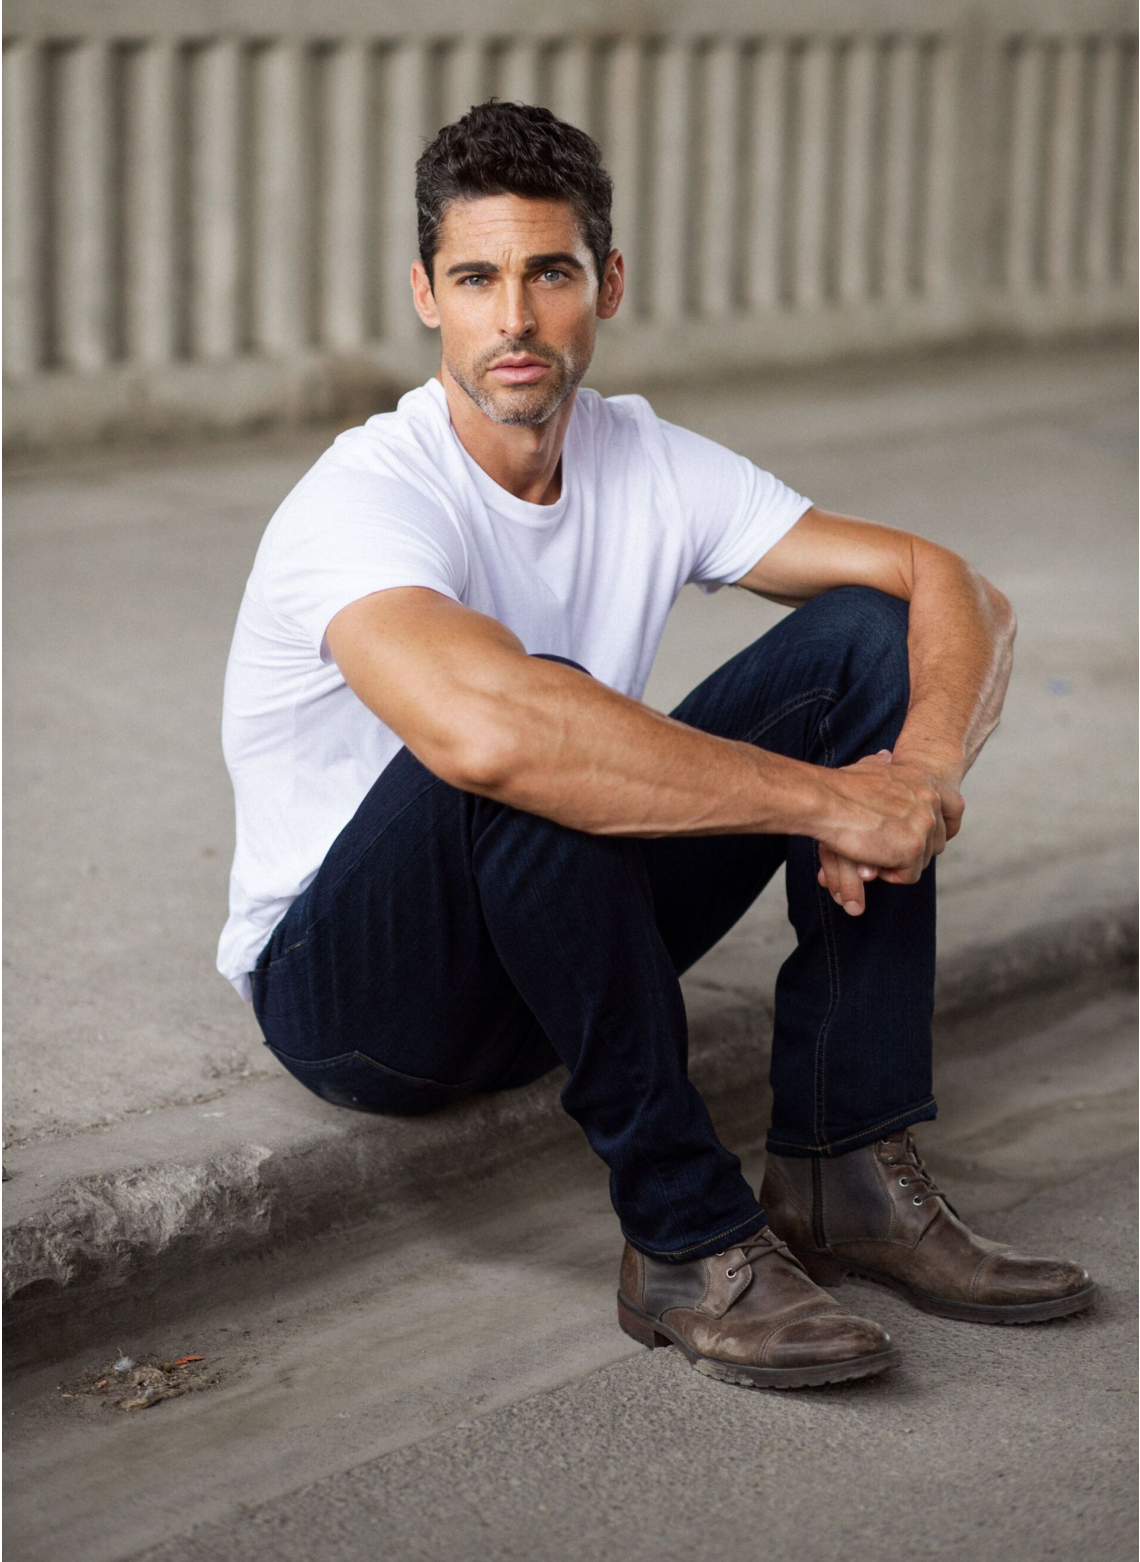

STEPHEN CANADA

height 187 cm · bust 87 cm · waist 84 cm · hips 84 cm
shoes size 46 · hair greying · eyes blue